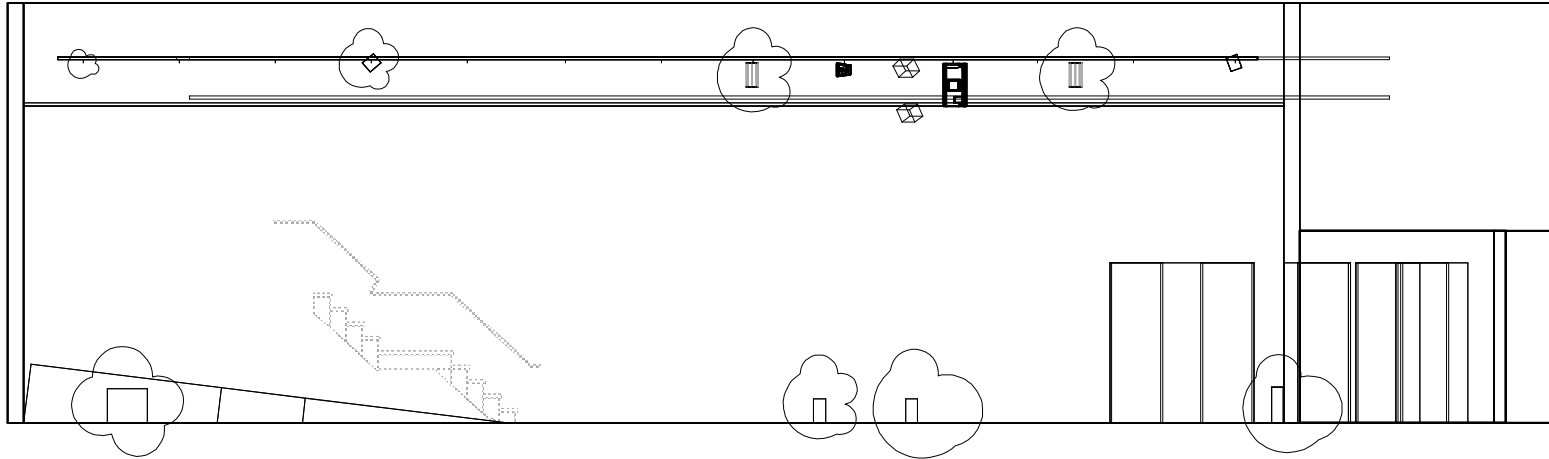

LEGEND

○	AKG 460C
□	EV S-40
▤	UPJ-1P
▥	UPM-1P
◻	SMALL HOME SPKR
◻	LARGE HOME SPKR
▭	EV SB120A

BEGINNER			
CALARTS - E407			
DIRECTED BY: EMILY MENDELSON			
SPEAKER PLOT - PLAN			
SOUND DESIGNER: JOSH SENICK			
ASST. SOUND DESIGNER: JOHN THOMPSON			
DATE:	DRAWN:	SCALE:	PLATE:
2/26/08	JS	1/8" = 1'	1 OF 3

DATE:
2/26/08

DRAWN:
JS

SCALE:
1/8" = 1'

PLATE:
2 OF 3

BEGINNER			
CALARTS - E407			
DIRECTED BY: EMILY MENDELSON			
SYSTEM DIAGRAM			
SOUND DESIGNER: JOSH SENICK			
ASST. SOUND DESIGNER: JOHN THOMPSON			
DATE: 2/26/08	DRAWN: JS	SCALE:	PLATE: 3 OF 3