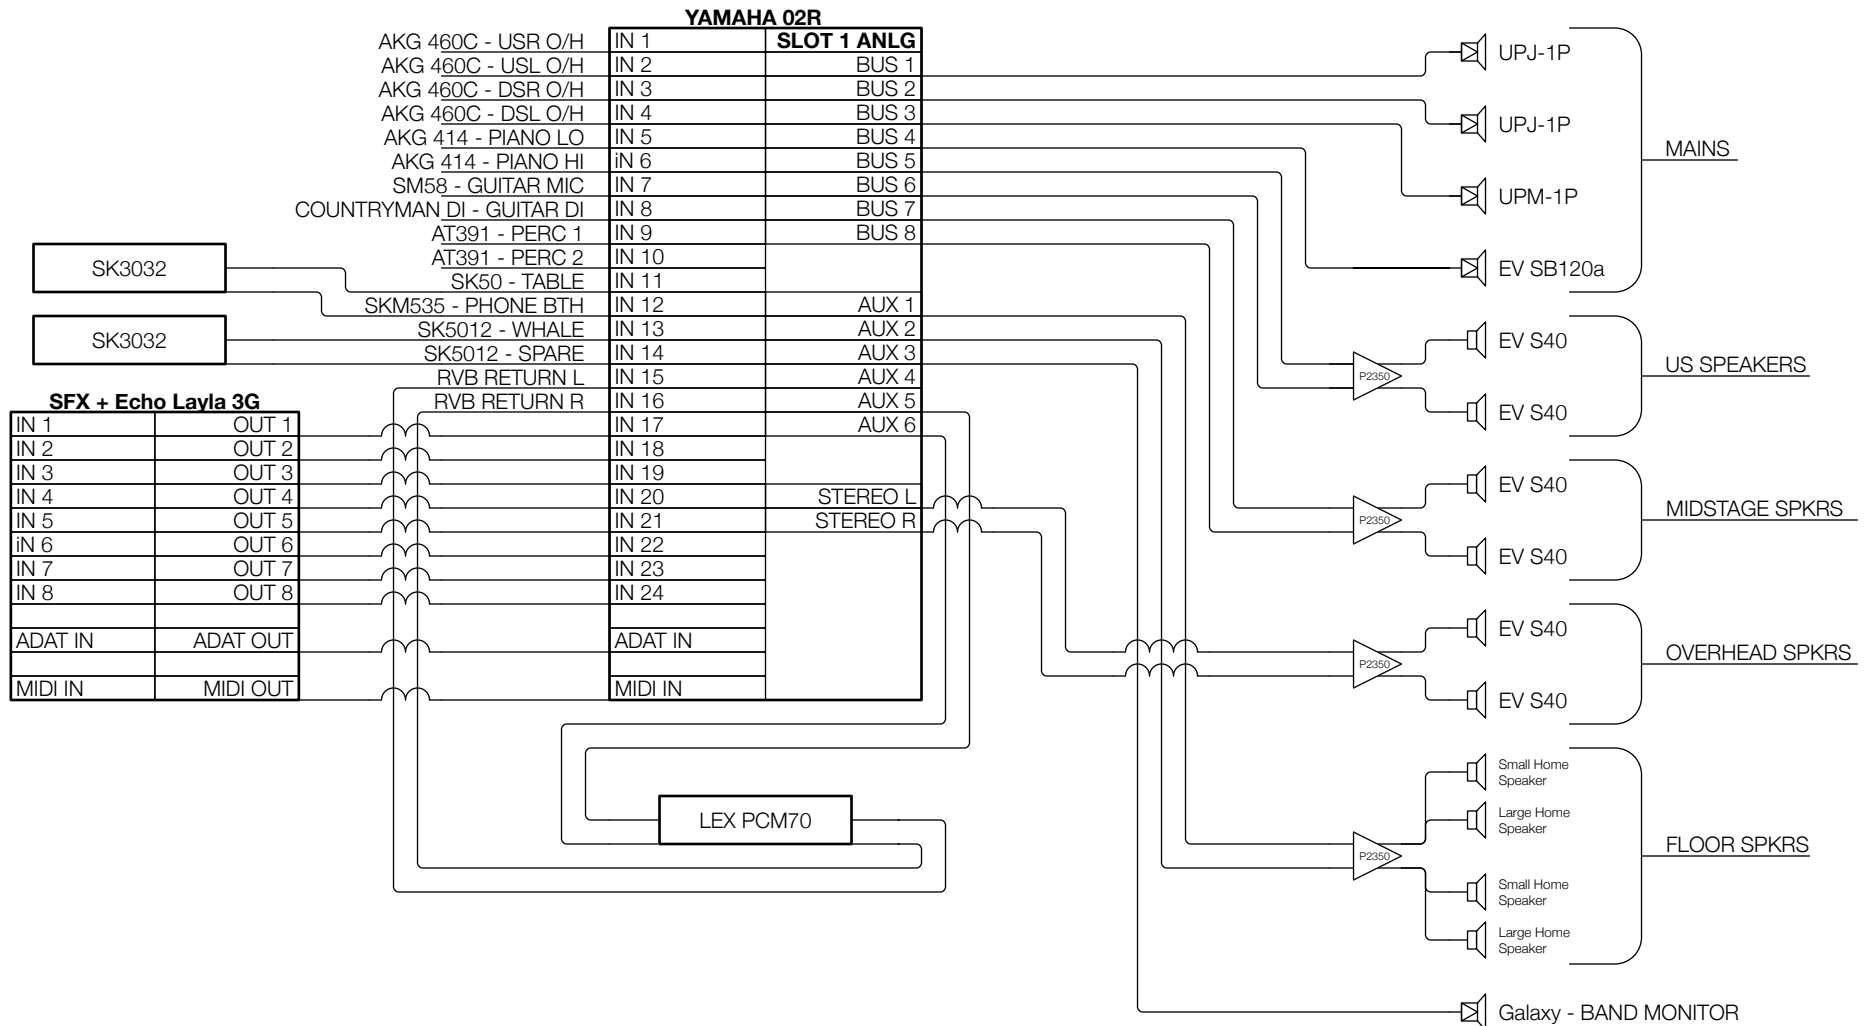

DATE:
2/26/08

DRAWN:
JS

SCALE:
1/8" = 1'

PLATE:
2 OF 3

BEGINNER			
CALARTS - E407			
DIRECTED BY: EMILY MENDELSON			
SYSTEM DIAGRAM			
SOUND DESIGNER: JOSH SENICK			
ASST. SOUND DESIGNER: JOHN THOMPSON			
DATE: 2/26/08	DRAWN: JS	SCALE:	PLATE: 3 OF 3